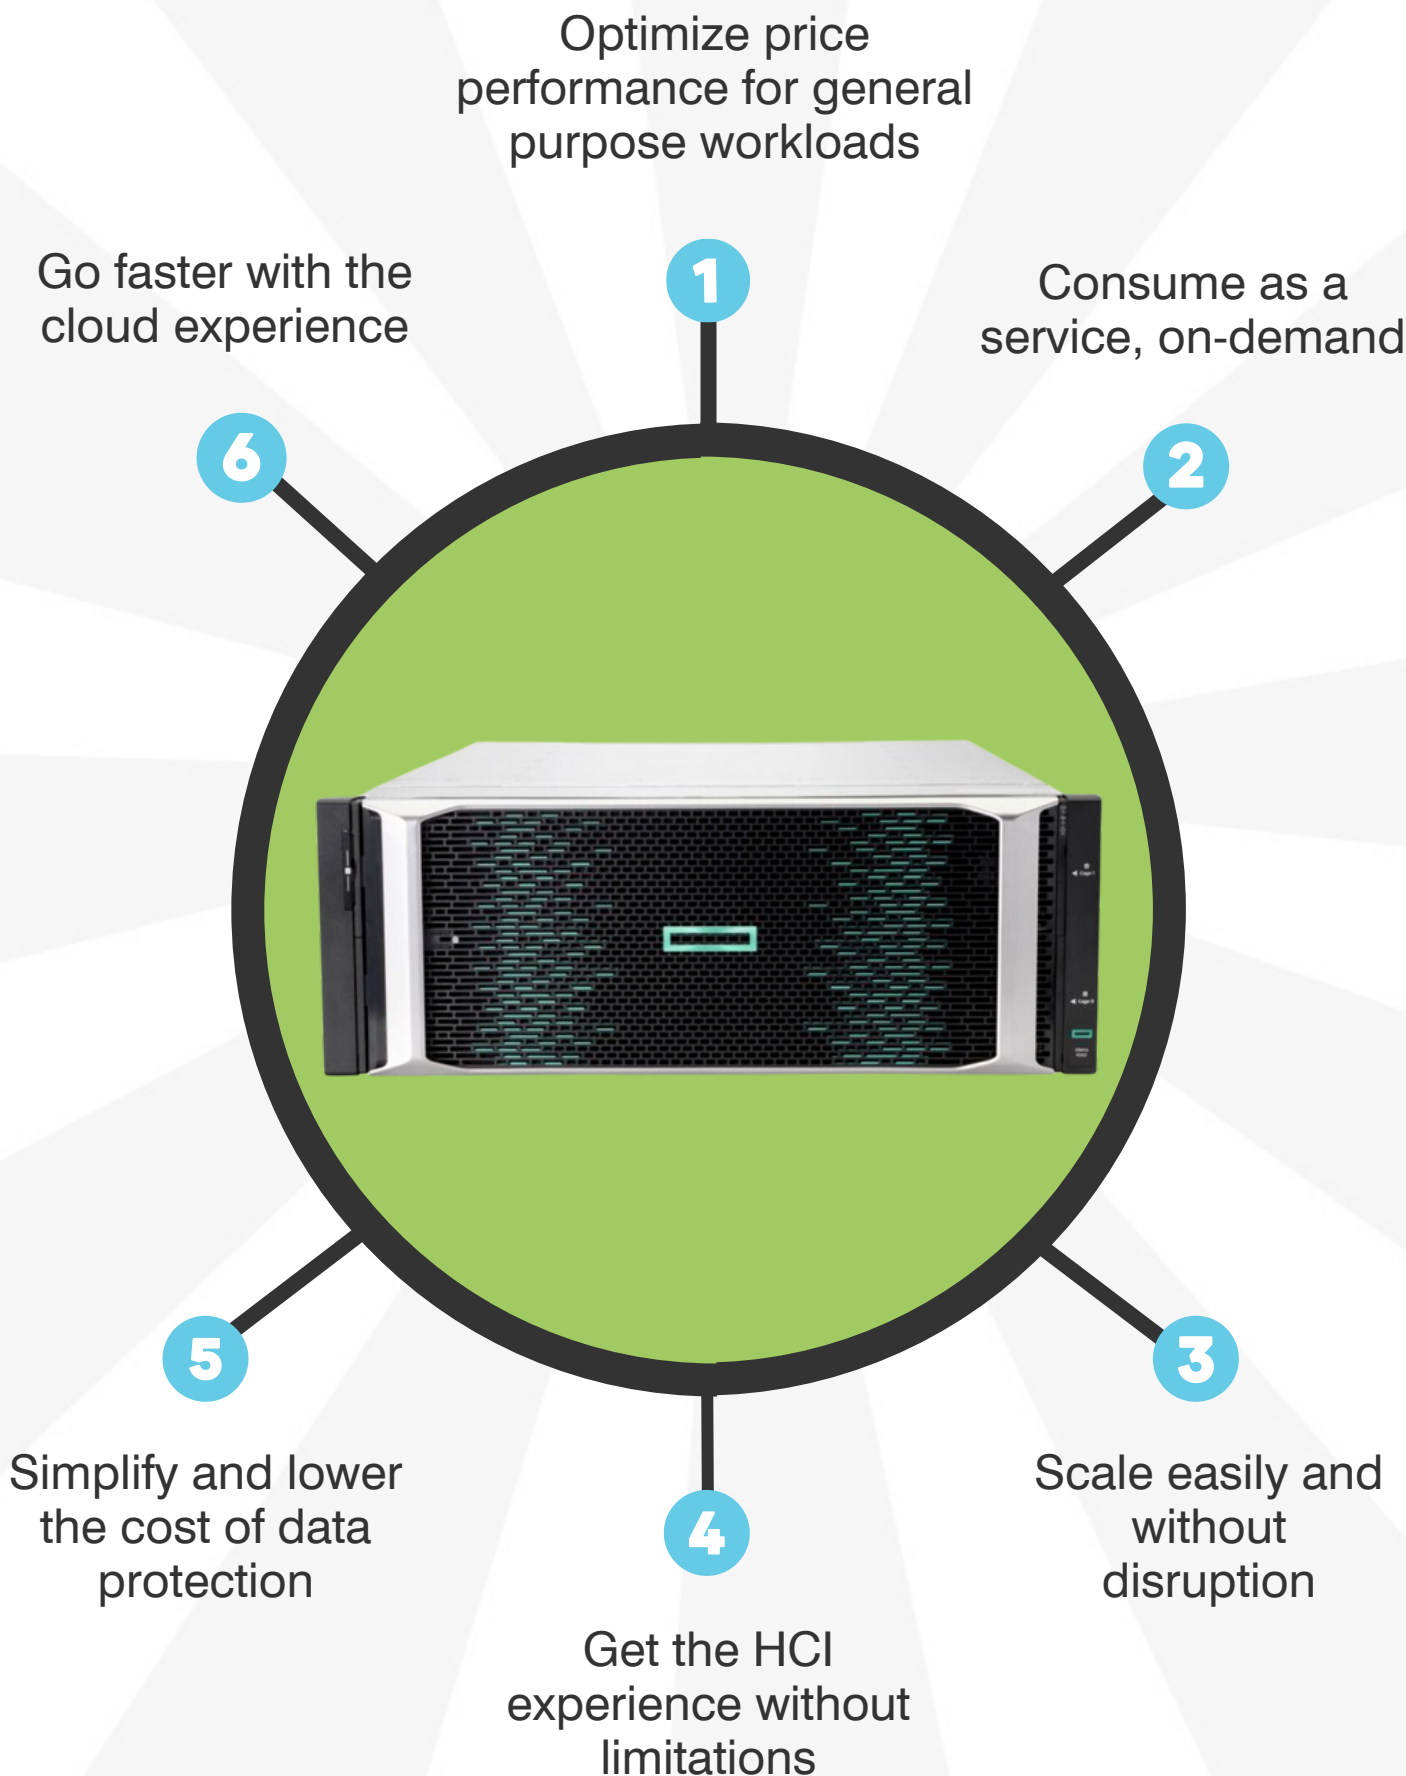

HPE Storage from Evolving Solutions

Edge-to-core portfolio designed to deliver the cloud experience wherever data lives.

Compared to server storage, Alletra is more dense, more highly available, more redundant, and better performing.

Setup in minutes because systems are automatically discovered, onboarded, and configured.

Six reasons to choose HPE Alletra Storage from Evolving Solutions:

HPE Alletra Storage comes bundled with HPE InfoSight, which automates management, analytics, and monitoring to minimize human touch points.

By monitoring performance within your data center, InfoSight can identify an issue, such as a drive that's about to fail.

86%

of issues automatically predicted and resolved¹

85%

less time managing problems²